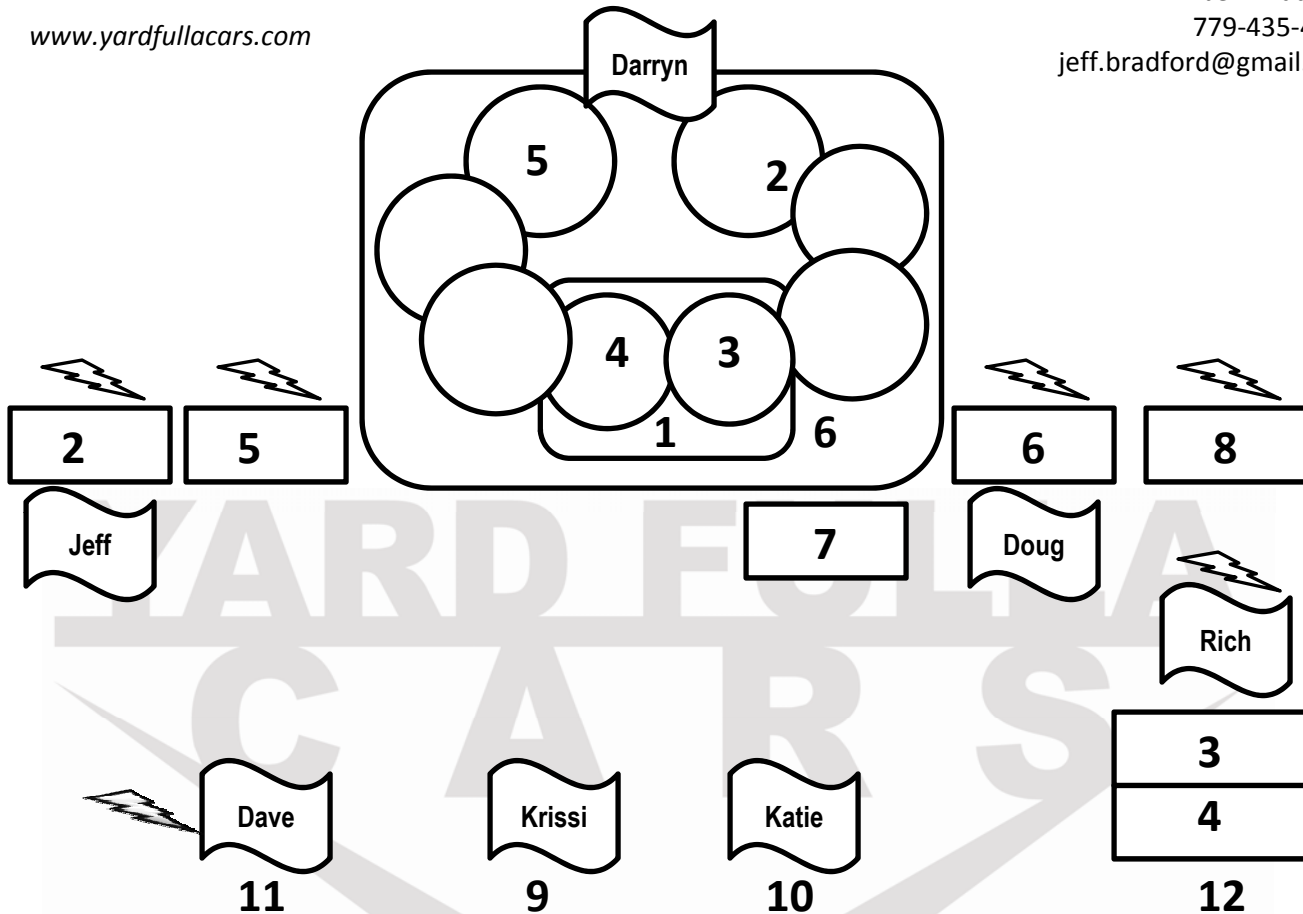

Stage Plot: Yard Fulla Cars

www.yardfullacars.com

Stage Plot Questions:
 Jeff Bradford
 779-435-4299
 jeff.bradford@gmail.com

Input List From IEM Mixer

1	Used to sub mix drums for IEM's
2	Bass Guitar (Jeff)
3	Keyboard #1 (Rich)
4	Keyboard #2 (Rich)
5	Lead Guitar (Dave)
6	Rhythm Guitar (Doug)
7	Other Guitar (Katie)
8	Other Guitar (Rich)
9	Vocals (Krissi) [Boom Stand]
10	Vocals (Katie) [Boom Stand]
11	Vocals (Dave) [Boom Stand]
12	Vocals (Rich) [Boom Stand]

Input List From Drums

1	Kick Drum
2	Snare
3	Rack #1
4	Rack #2
5	Floor Tom
6	Overhead

The band utilizes IEM's and will supply its own on-stage mixer, passive mic splitter, mics, mic cables, and DI's. We will provide the FOH with two patch snakes (one 8 channel for drums and one 16 channel for the rest of the band). The snakes are numbered per the input list above. The band will need mic stands.